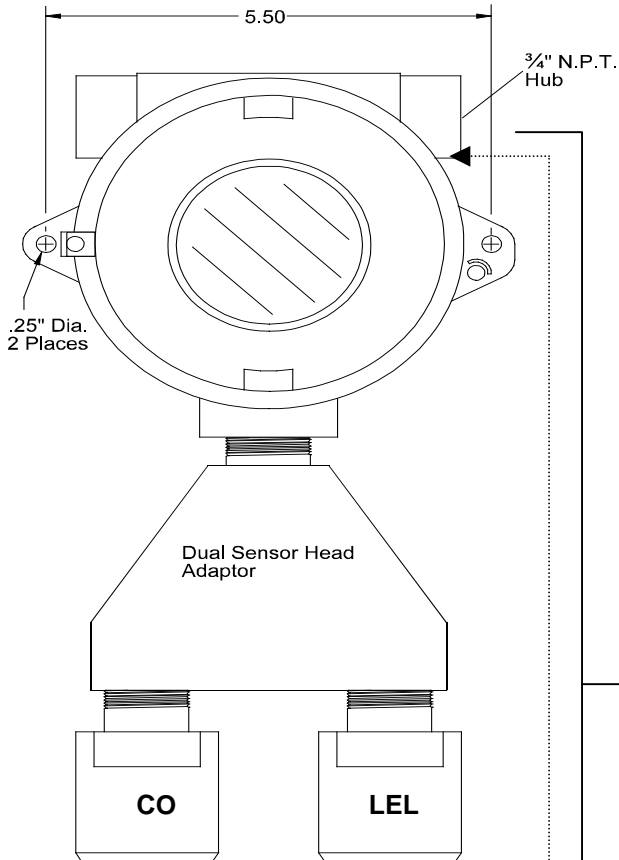

# ST-48 Dual Gas Monitor with Alarm Relays

ST-48 Dual Transmitter/Controller Individual sensors for CO and LEL combustibles Two Digital gas concentration displays Two User selectable Alarm relays One instrument Fault relay Built-in visual alarms for each gas 24VDC powered 100mA NEMA 4X IP 65 enclosure 4-20mA datalog output Wall mounted transmitter/controller

Dual User Selectable Alarm Relays form C (SPDT) relays rated for 5 amp at 30 VDC or 240 ~VAC RESISTIVE Higher current devices, i.e. exhaust fan requires a separate relay contactor to handle high motor current

Supervised 4-20mA output to PLC 4mA = 0ppm 20mA = Full scale

Regulated PSU  
110VAC  
24VDC 1.0 amp

1140 Ensell Road  
Lake Zurich, Illinois 60047  
www.pureairemonitoring.com  
847-726-6000