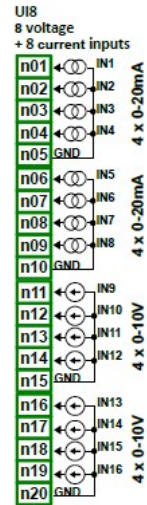

PUREAIRE 8-CHANNEL CONTROLLER

POWER DISTRIBUTION BOARD