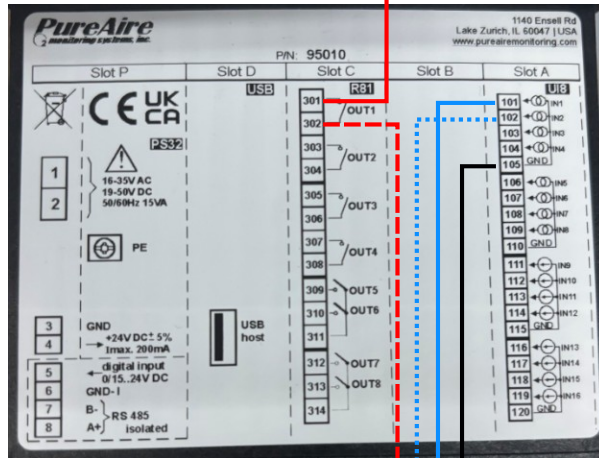

PUREAIRE 8-CHANNEL CONTROLLER

POWER DISTRIBUTION BOARD